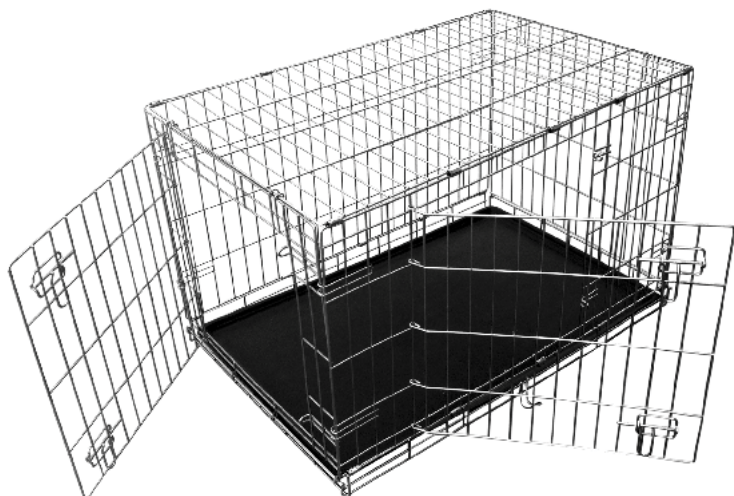

9 327975 020859

Comfort PET STROLLER

Pet Stroller

FIDC-0008

size 46 x 84 x 94 cm

COLLAPSIBLE

EASY TO
TRANSPORT

- TOUGH, DURABLE NYLON - WASHABLE
- FOR ALL PETS - UP TO 10 KILOS
- REMOVABLE CARRIER FEATURE