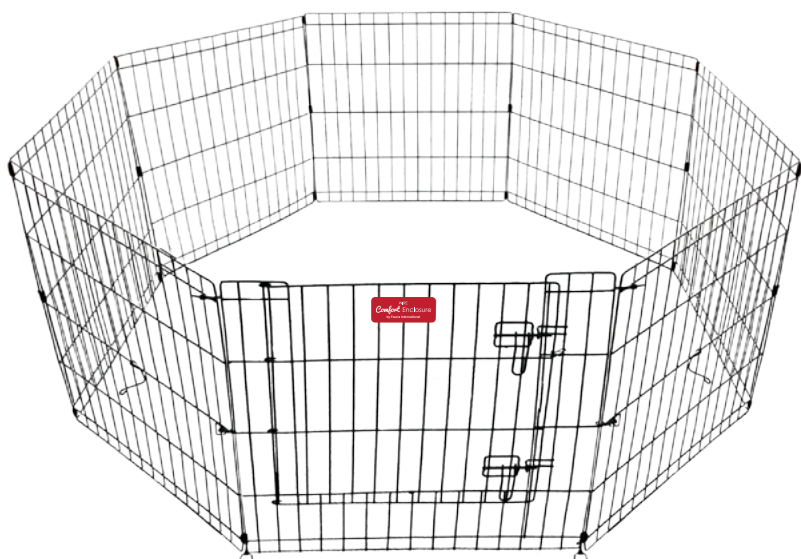

COMFORT
Wire Crate Single Door

FIWI-0003
size 61 x 46 x 51 cm 9 327975 027841

FIWI-0004
size 76 x 48 x 53 cm 9 327975 027858

FIWI-0005
size 91 x 58 x 64 cm 9 327975 027865

FIWI-0006
size 107 x 71 x 76 cm 9 327975 027872

FIWI-0007
size 122 x 76 x 84 cm 9 327975 027889