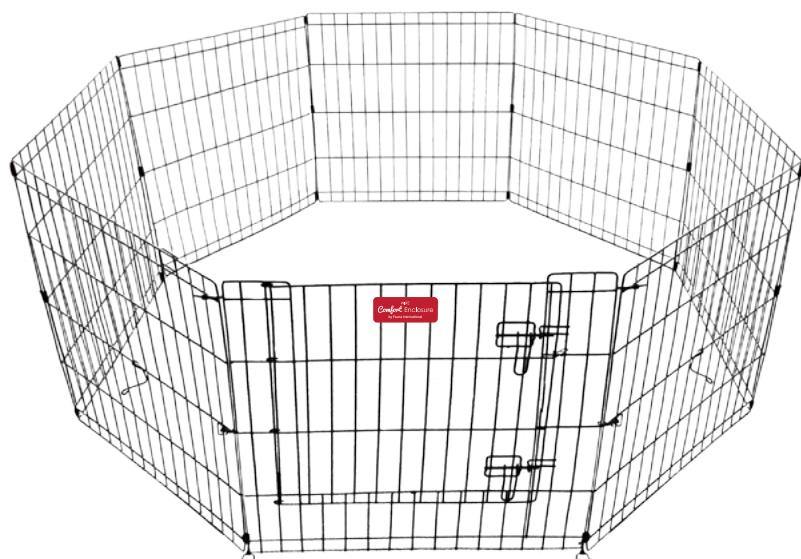

COMFORT
Wire Crate Deluxe Twin Door

FIWI-0008

size 61 x 46 x 51 cm

FIWI-0009

size 76 x 48 x 53 cm

FIWI-0010

size 91 x 58 x 64 cm

FIWI-0011

size 107 x 71 x 76 cm

FIWI-0012

size 122 x 76 x 84 cm

COMFORT
Wire Crate Single Door

FIWI-0003

size 61 x 46 x 51 cm

FIWI-0004

size 76 x 48 x 53 cm

FIWI-0005

size 91 x 58 x 64 cm

FIWI-0006

size 107 x 71 x 76 cm

FIWI-0007

size 122 x 76 x 84 cm

COMFORT
Wire Enclosure

FIWI-0001

Panels 8 - 61 x 61 cm

FIWI-0002

Panels 8 - 91 x 91 cm